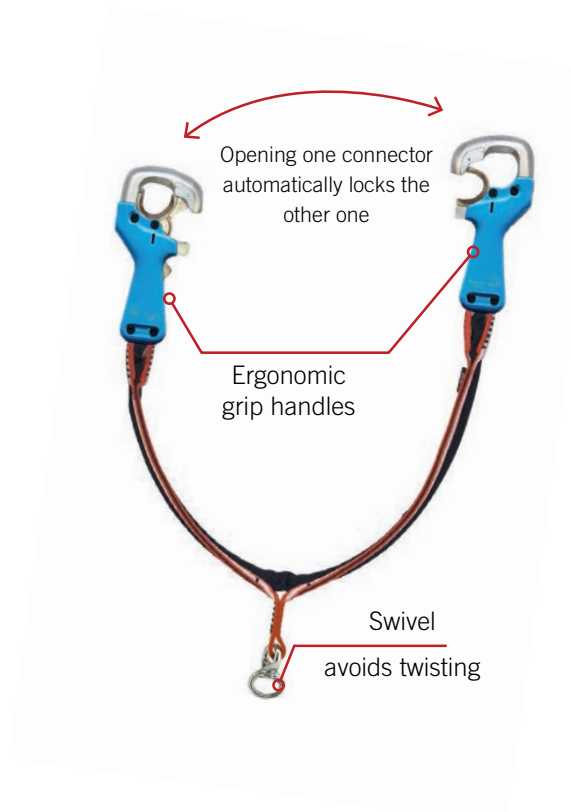

## THE CONTINUOUS INTERACTIVE BELAY SYSTEM!

CLiC-iT ADVENTURE enables the user to actively secure himself, thus keeping the adventurous spirit of climbing alive, while preventing the risk of completely unhooking.

# BENEFITS FOR OPERATORS

**High grade materials.** Paired with a simple mechanism. Second generation of CLiC-iT, in operation since 2017.

**Few moving parts,** exceptionally durable & easy to repair.

**Easy maintenance and inspection**

**Increased throughput** due to easy handling

**D-safety level**

# BENEFITS FOR CLIMBERS

**Easy to use**

- usable with one hand, from the age of 4
- one single manipulation to unlock one of the two carabiners

**C-ZAM L+**

**Ensures that participant only connects on the safety line**